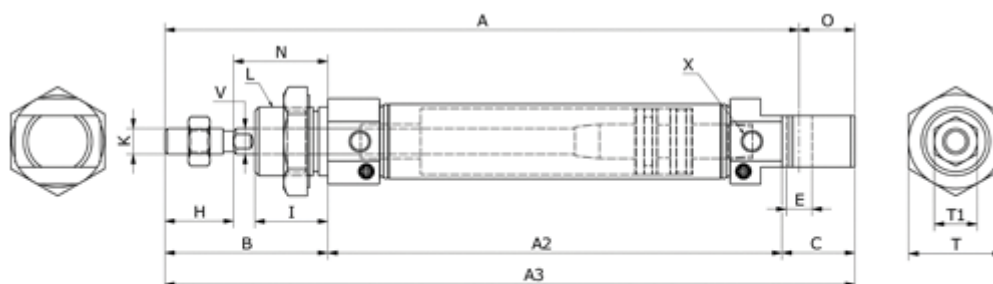

# Data Sheet

Article number: 58MIC20S0450CAG

Description: Cylinder MIC-20x450-S-CA-G, Ø20x450  
Double acting with cushin type - port 1/8"

## Measures

A	= 115	I	= 20	V	= 8
A2	= 62	K	= M8x1,25	X	= 1/8"
A3	= 126	L	= M22x1,5		
B	= 44	N	= 24		
Bore diameter	= 20	O	= 11		
C	= 20	Stroke	= 450		
E	= 8	T	= 12		
HS	= 20	T1	= 29		